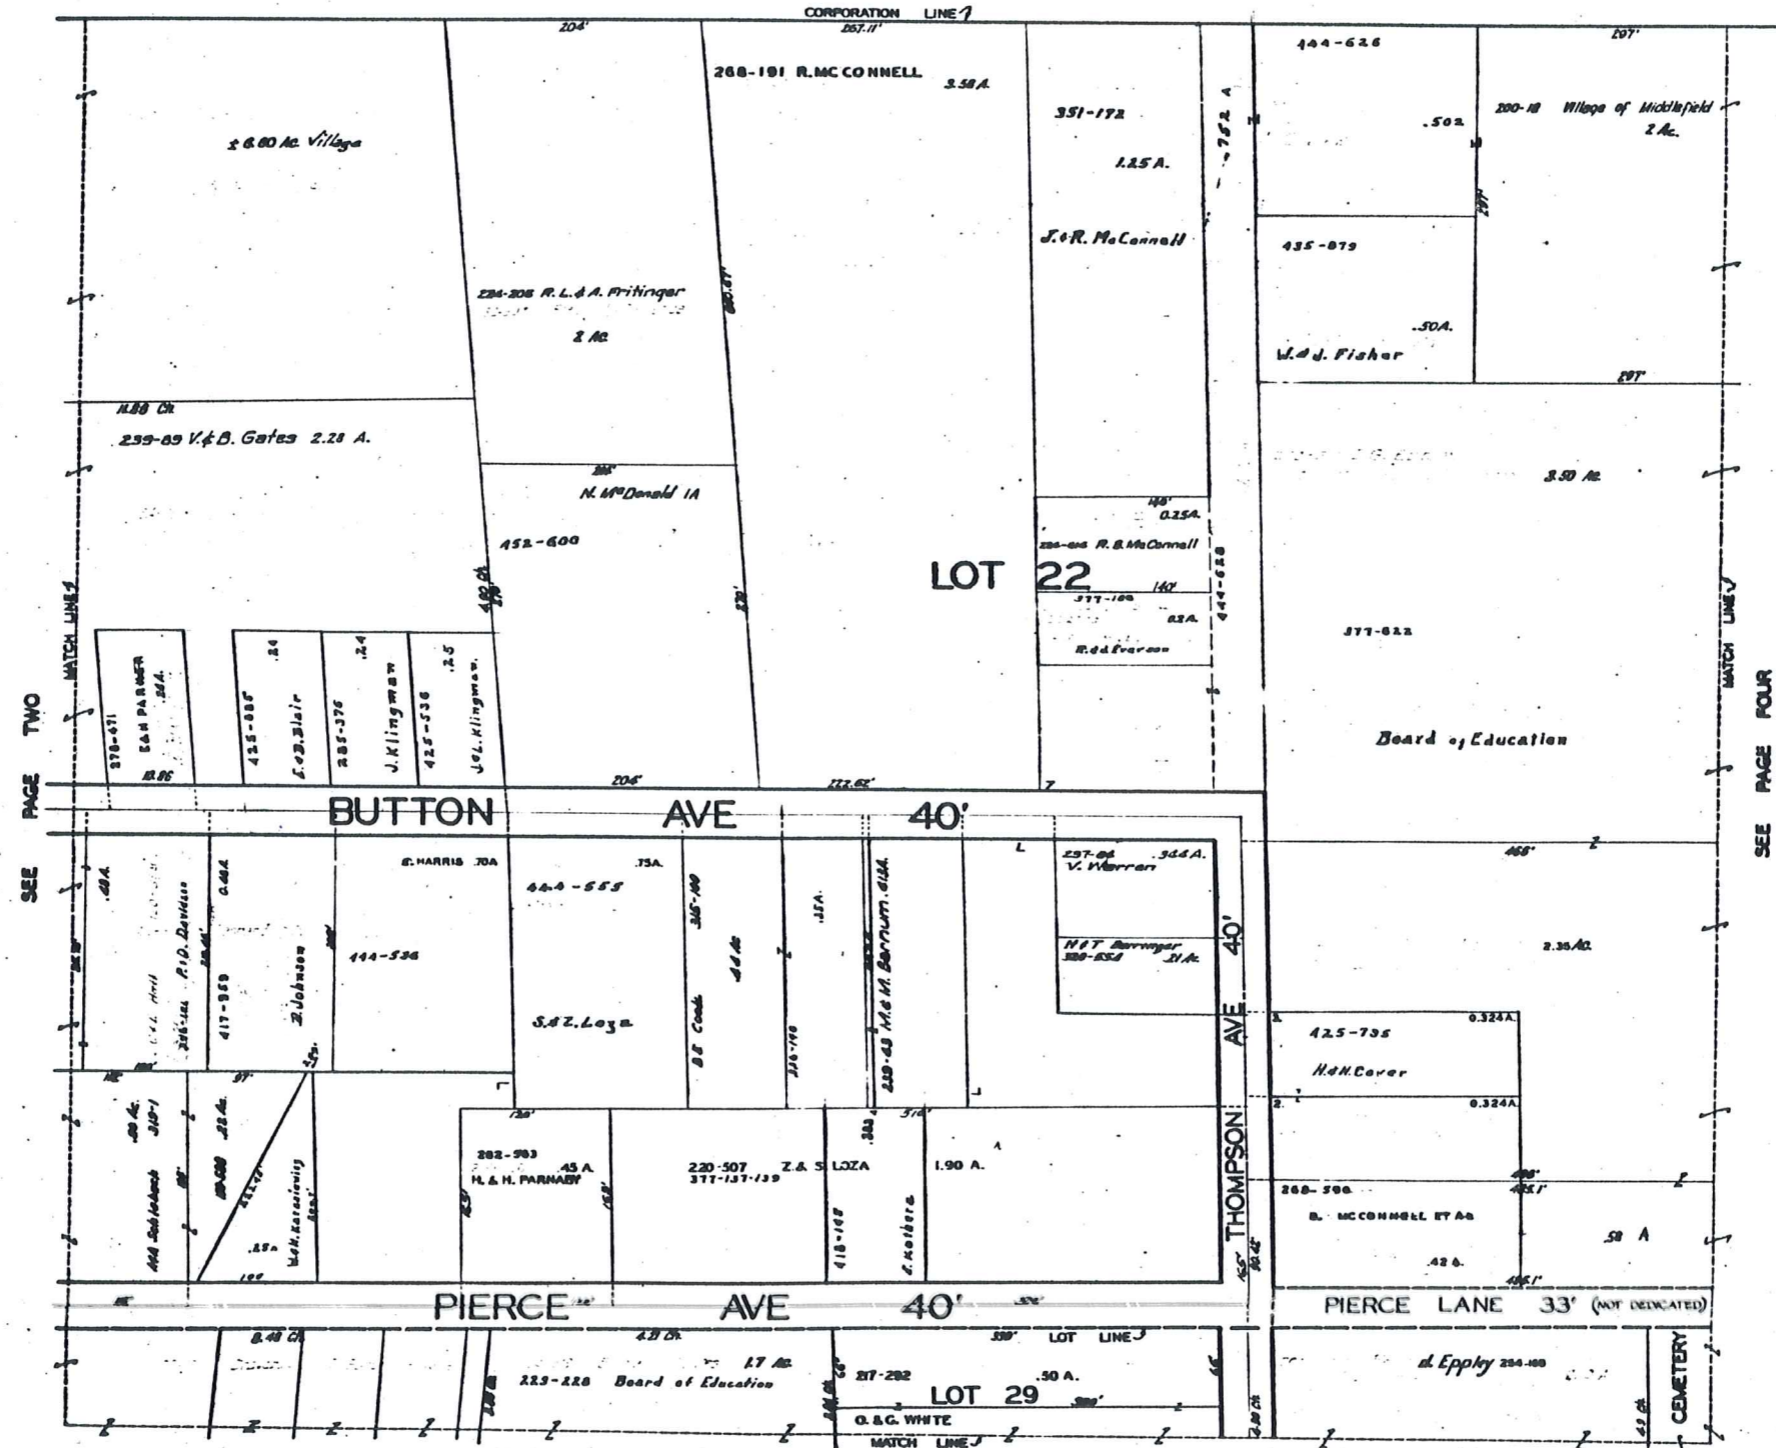

SEE PAGE TWO

SEE PAGE FOUR

SCALE 1"=66'

JAN 1, 1960

SEE PAGE SEVEN