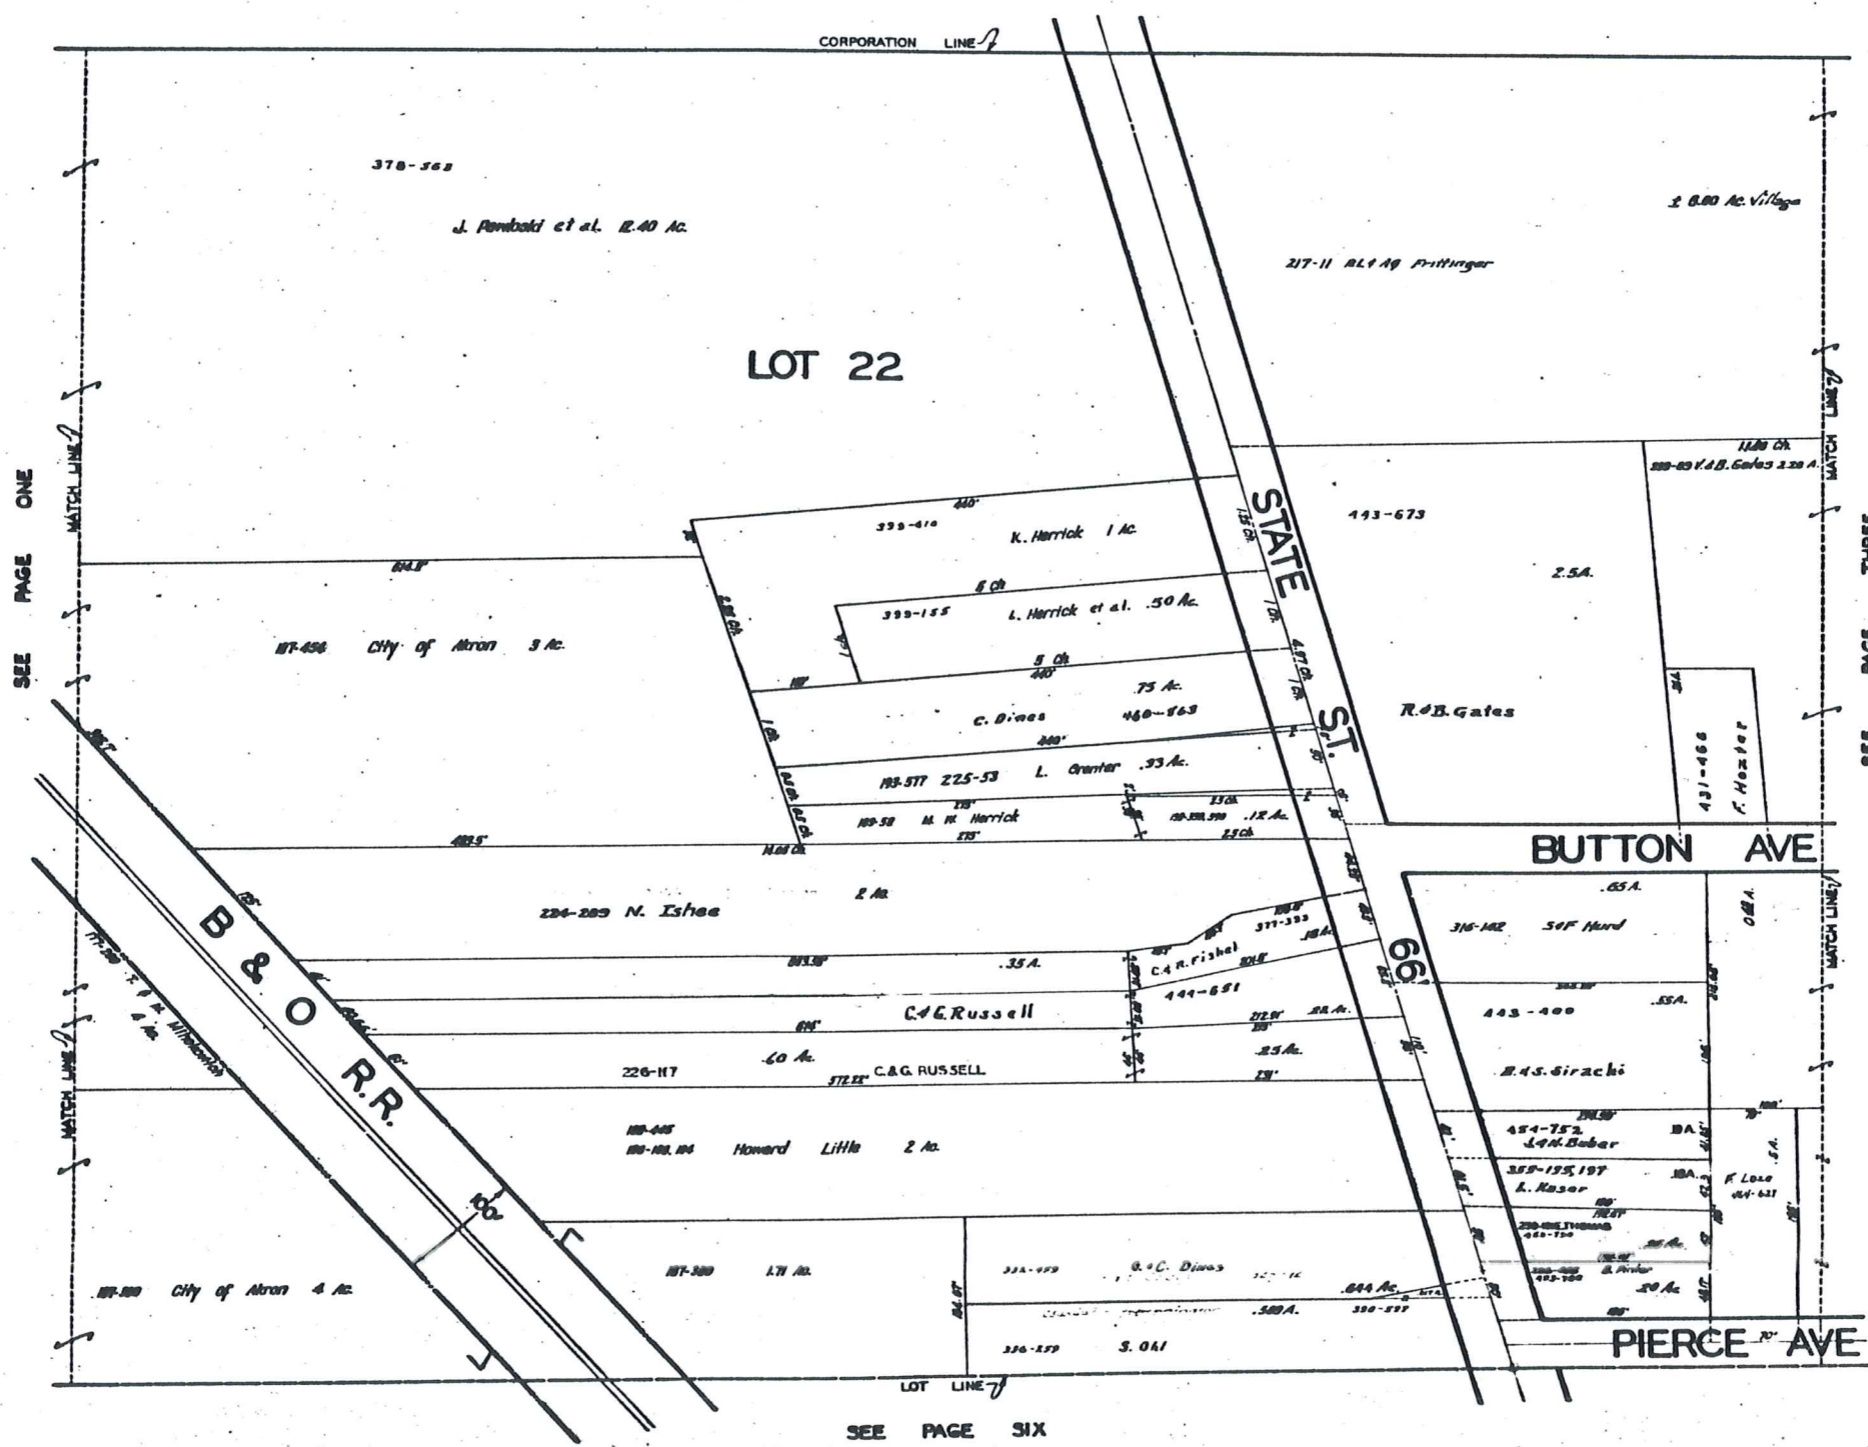

INDEX MAP OF MIDDLEFIELD VILL.

SCALE 1"=330'

MIDDLEFIELD VILLAGE

SCALE 1"=60'

JAN. 1, 1968

SEE PAGE TWO

SEE PAGE FIVE

MIDDLEFIELD VILLAGE