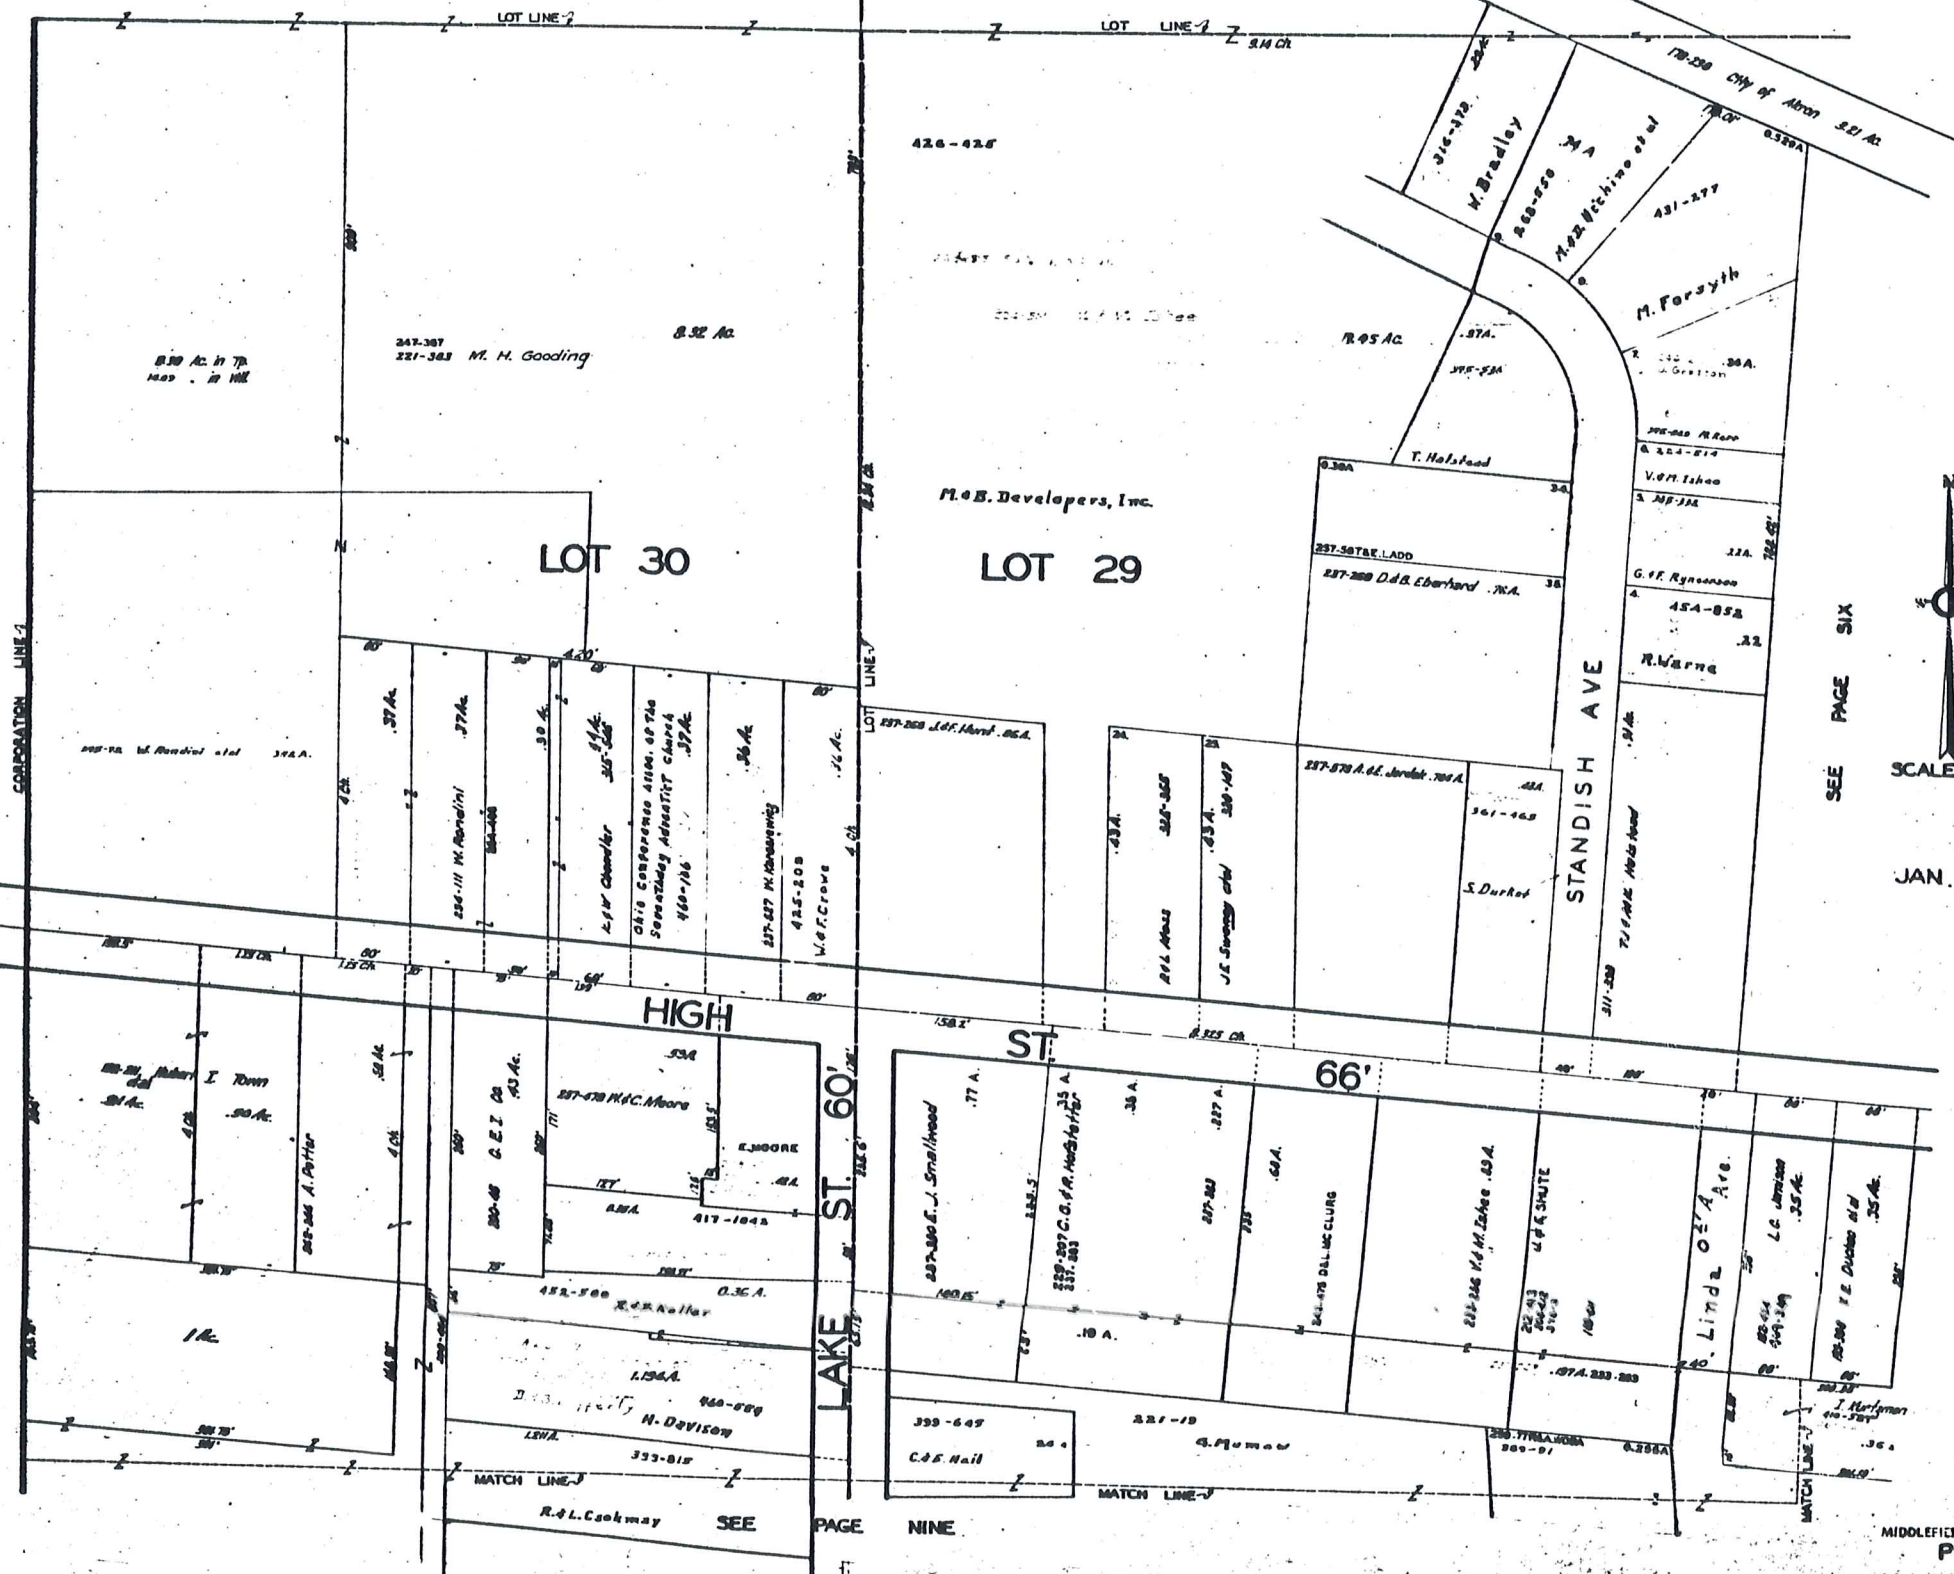

MIDDLEFIELD VILLAGE

SEE PAGE ONE

SCALE 1"=60'

JAN. 1, 1968

SEE PAGE SIX

SEE PAGE NINE